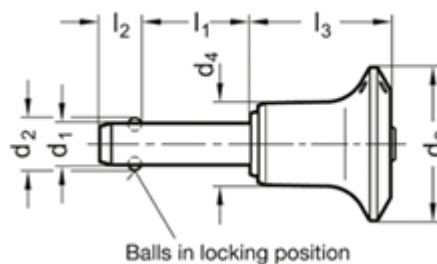

Article number: 2011392590

Description:

GN 113.9-25-90

Measures

Bore for key ring
(ball chain)

Application example

d1	= 25
d2	= 30.8
d3	= 50
d4	= 30.4
l1	= 90
l2	= 22.3
l3	= 54.3
Resilience (N)	= 386

Weight in (g) = 705