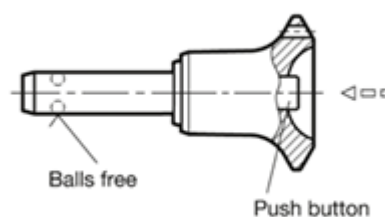

Article number: 2011392590

Description:

GN 113.9-25-90

Measures

Bore for key ring
(ball chain)

Application example

d1	= 25
d2	= 30.8
d3	= 50
d4	= 30.4
l1	= 90
l2	= 22.3
l3	= 54.3
Resilience (N)	= 386

Weight in (g) = 705